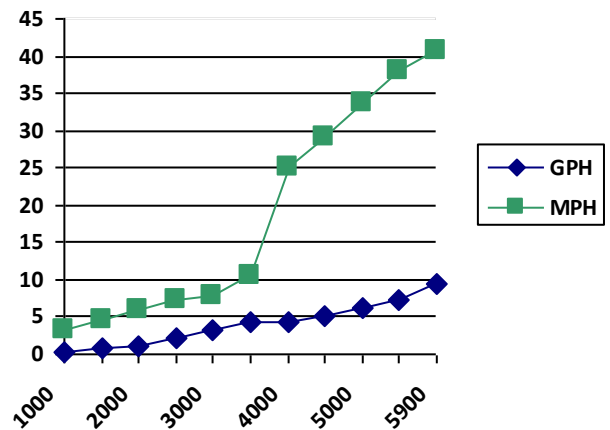

175 Sport Dorado

PERFORMANCE DATA (F90)

RPM	MPH	GPH	MPG
1000	3.1	0.4	7.75
1500	4.7	0.7	6.71
2000	6.0	1.2	5.22
2500	7.2	2.2	3.25
3000	7.8	3.3	2.40
3500	10.6	4.3	2.45
4000	25.0	4.4	5.68
4500	29.0	5.1	5.68
5000	33.8	6.3	5.40
5500	38.0	7.4	5.14
5900	40.6	9.3	4.37

Best Cruise MPG

175 Sport Dorado SPECIFICATIONS

Length	17' 5"
Beam	7' 5"
Dry Weight w/o engines (approx)	1,310 lbs
Fuel Capacity	28 gal
Max HP (Yamaha Outboards)	90 HP

Seconds to Plane = 5.80 sec.
0 to 20 MPH Acceleration = 6.50 sec.

YAMAHA POWER

Outboard Model	F90LA
Outboard Dry Weight	366 lbs
Mounting Hole	#2
Reliance Series Prop	13-1/8 x 16

TEST CONDITIONS

Full Boat Test Weight	2,189 lbs**
Test Personnel	2
Air / Water Temp (°F)	85° / 82°
Test Date	9.14.16