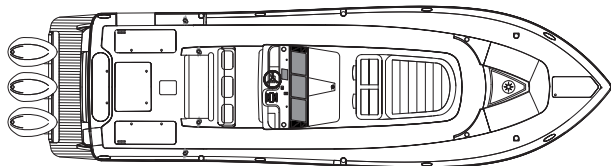

355 LXF SPECIFICATIONS

Length:	34' 11" / 10.64 m
Beam:	10' 9" / 3.28 m
Dry Weight w/o Engines (aprx)	
(Epoxy-Infused Hull):	9,800 lbs / 4,445 kg
Fuel Capacity:	310 gal / 1,173 L
Fresh Water Capacity:	23 gal / 87 L
Holding Tank Capacity:	9 gal / 34 L
Waste Capacity:	11 gal / 42 L
Deadrise:	22 degrees
Recommended Cruising HP:	850 HP / 634 kW
Max HP:	1,200 HP / 895 kW
Draft (aprx):	24" / 0.60 m
Bridge Clearance (aprx to T-Top):	8' 5" / 2.57 m
Lewmar Bow Thruster (opt):	3 HP / 2.2 kW
Port / Stbd Rear Fish Boxes:	47 gal (each) / 178 L (each)
Port / Stbd Fwd Coolers:	10 gal (each) / 38 L (each)
Transom Baitwell:	55 gal / 208 L
Console Headroom:	6' 1" / 1.85 m