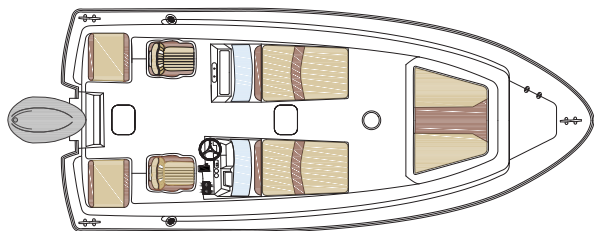

*Model Shown with Optional Equipment.

Scout[™]
Discover More...

MODEL INFORMATION
175 SPORT DORADO

Why Scout?

We build the finest coastal fishing boats by offering you:

- Performance with Class
- 100% Hand-Laid Construction
- Usage of Carbon Fiber & Epoxy on Select Models
- Head-Turning Designs
- Superior Fit & Finish
- Best Strength-to-Weight Ratio in its Class
- Fuel Efficient Hull Designs
- Stylish Interior Appointments
- Completely Finished Bilge, Lids, Doors and Hatches
- Leading Industry Innovator Since 1989
- Debt Free Financial Stability
- Lower Cost of Ownership
- Family Owned & Operated
- Unmatched Customer Service

175 SPORT DORADO SPECIFICATIONS

Length: 17' 5" / 5.3 m
Beam: 7' 5" / 2.3 m
Dry Weight w/o Engines (aprx): 1,310 lbs / 594 kg
Fuel Capacity: 28 gal / 106 L
Deadrise: 13 degrees
Rec HP (Yamaha Outboards): 90 HP / 67 kW
Max HP (Yamaha Outboards): 115 HP / 86 kW
Draft (aprx): 10" / 0.3 m
Person Capacity / Person Weight Capacity: 6 / 875 lbs / 397 kg